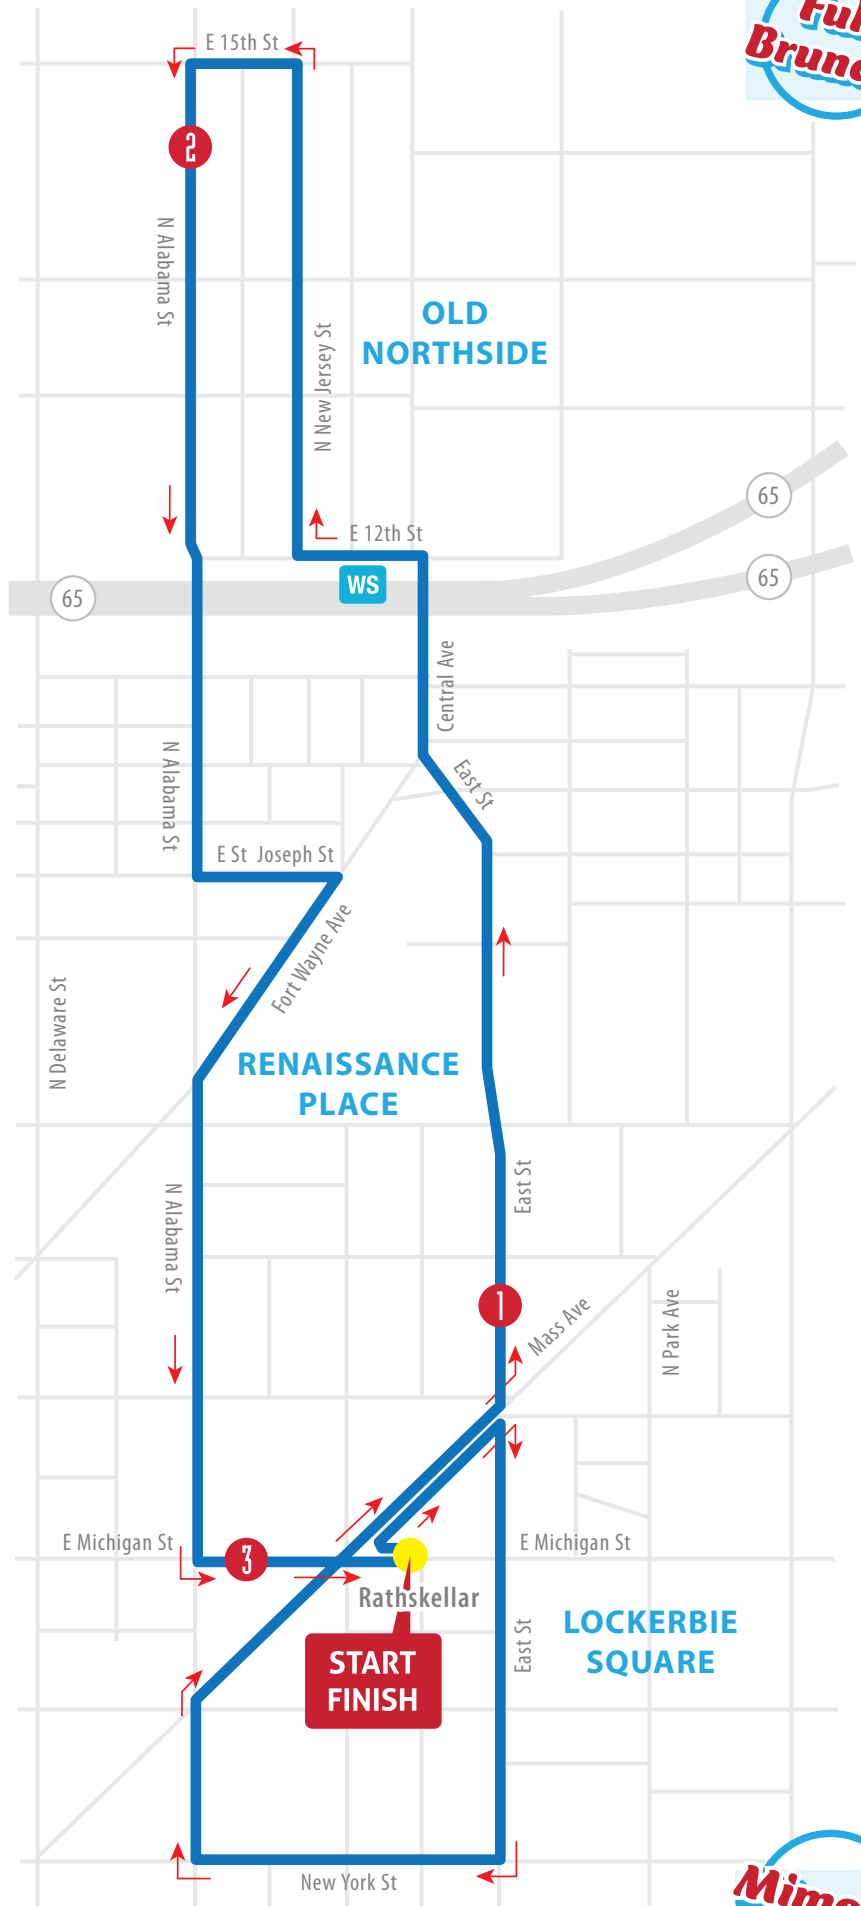

Sunday
Funday!

Full
Brunch!

COURSE MAP

SPRING RUN
SUNDAY, APRIL 14TH

LEGEND

- = Mile Marker
- = Water Station

Bloody
Mary!

Mimosa!